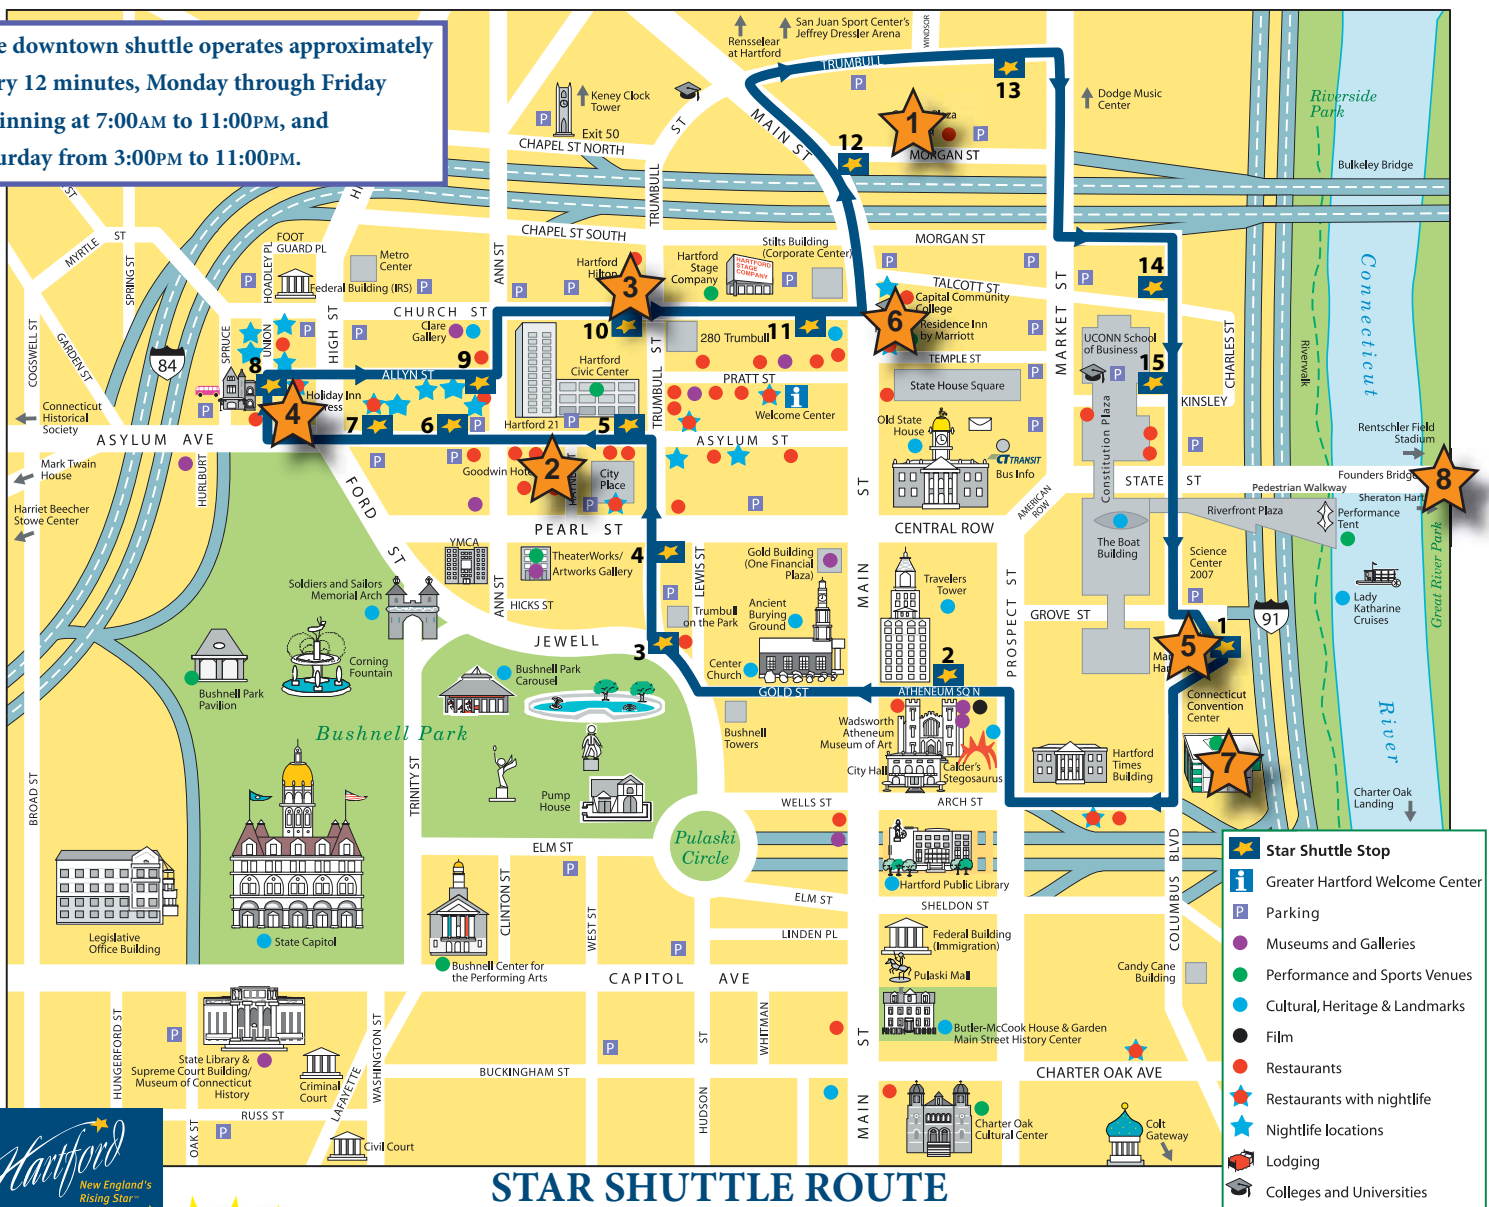

Hartford Venues and Hotels

Map of Hartford, Connecticut

Free downtown shuttle operates approximately every 12 minutes, Monday through Friday beginning at 7:00AM to 11:00PM, and Saturday from 3:00PM to 11:00PM.

STAR SHUTTLE ROUTE

1. Crowne Plaza - 50 Morgan Street
2. Goodwin Hotel - 1 Haynes Street
3. Hilton Hartford - 315 Trumbull Street
4. Holiday Inn Express - 185 Brainard Road
5. Marriott Hartford Downtown - 200 Columbus Boulevard
6. Residence Inn Hartford - 942 Main Street
7. Connecticut Convention Center - 100 Columbus Boulevard
8. Sheraton Hartford Hotel - 101 East River Drive

*Map courtesy Hartford Convention and Visitor Bureau

Register Early and Save!

www.acdaonline.org/conventions